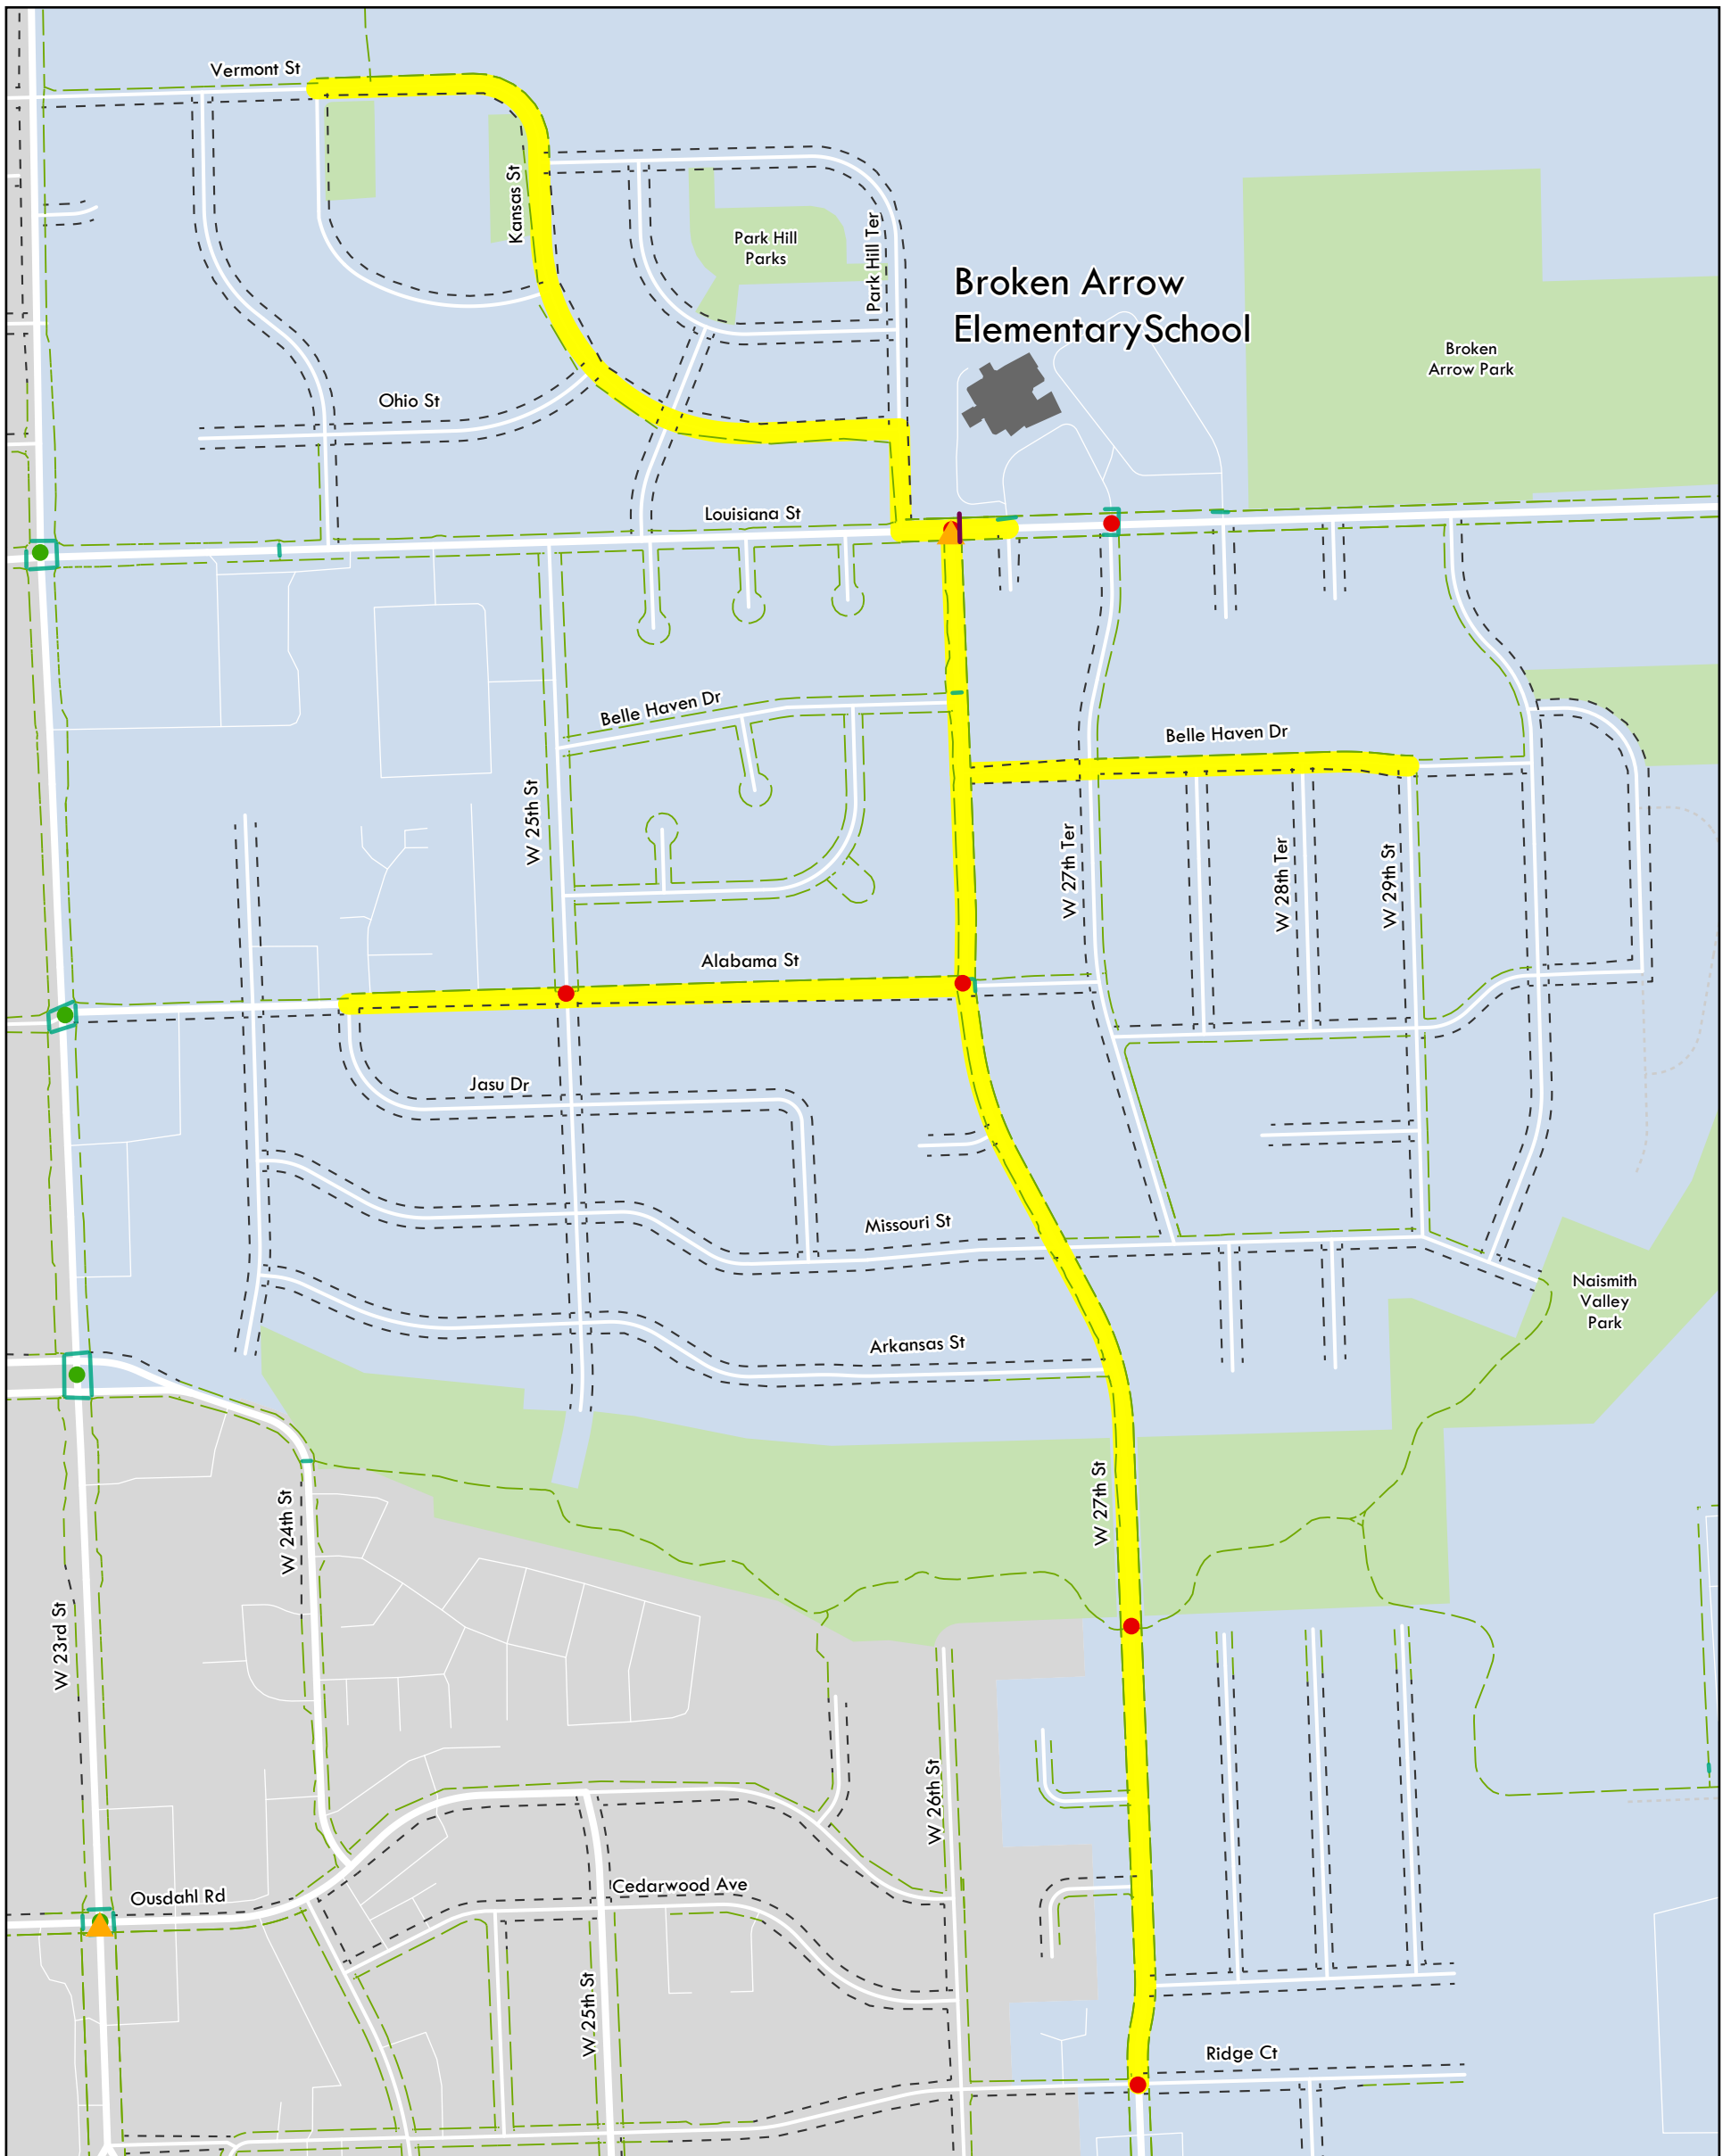

Broken Arrow Elementary School

For more information or to see all school maps visit: BeActiveSafeRoutes.com
Suggested "Route to School" with school boundaries.

Route Information

- Elementary School
- Elementary School Routes
- School Attendance Boundary

- School Crossing Guard
- Traffic Signal
- All Way Stop

Sidewalk Status

- Improved Crosswalk
- Sidewalk
- No Sidewalk
- Undercrossing

DISCLAIMER NOTICE

The map is provided "as is" without warranty or any representation of accuracy, timeliness or completeness. The burden for determining accuracy, completeness, timeliness, merchantability and fitness for or the appropriateness for use rests solely on the requester. The City of Lawrence makes no warranties, express or implied, as to the use of the map. There are no implied warranties of merchantability or fitness for a particular purpose. The requester acknowledges and accepts the limitations of the map, including the fact that the map is dynamic and is in a constant state of maintenance, correction and update.