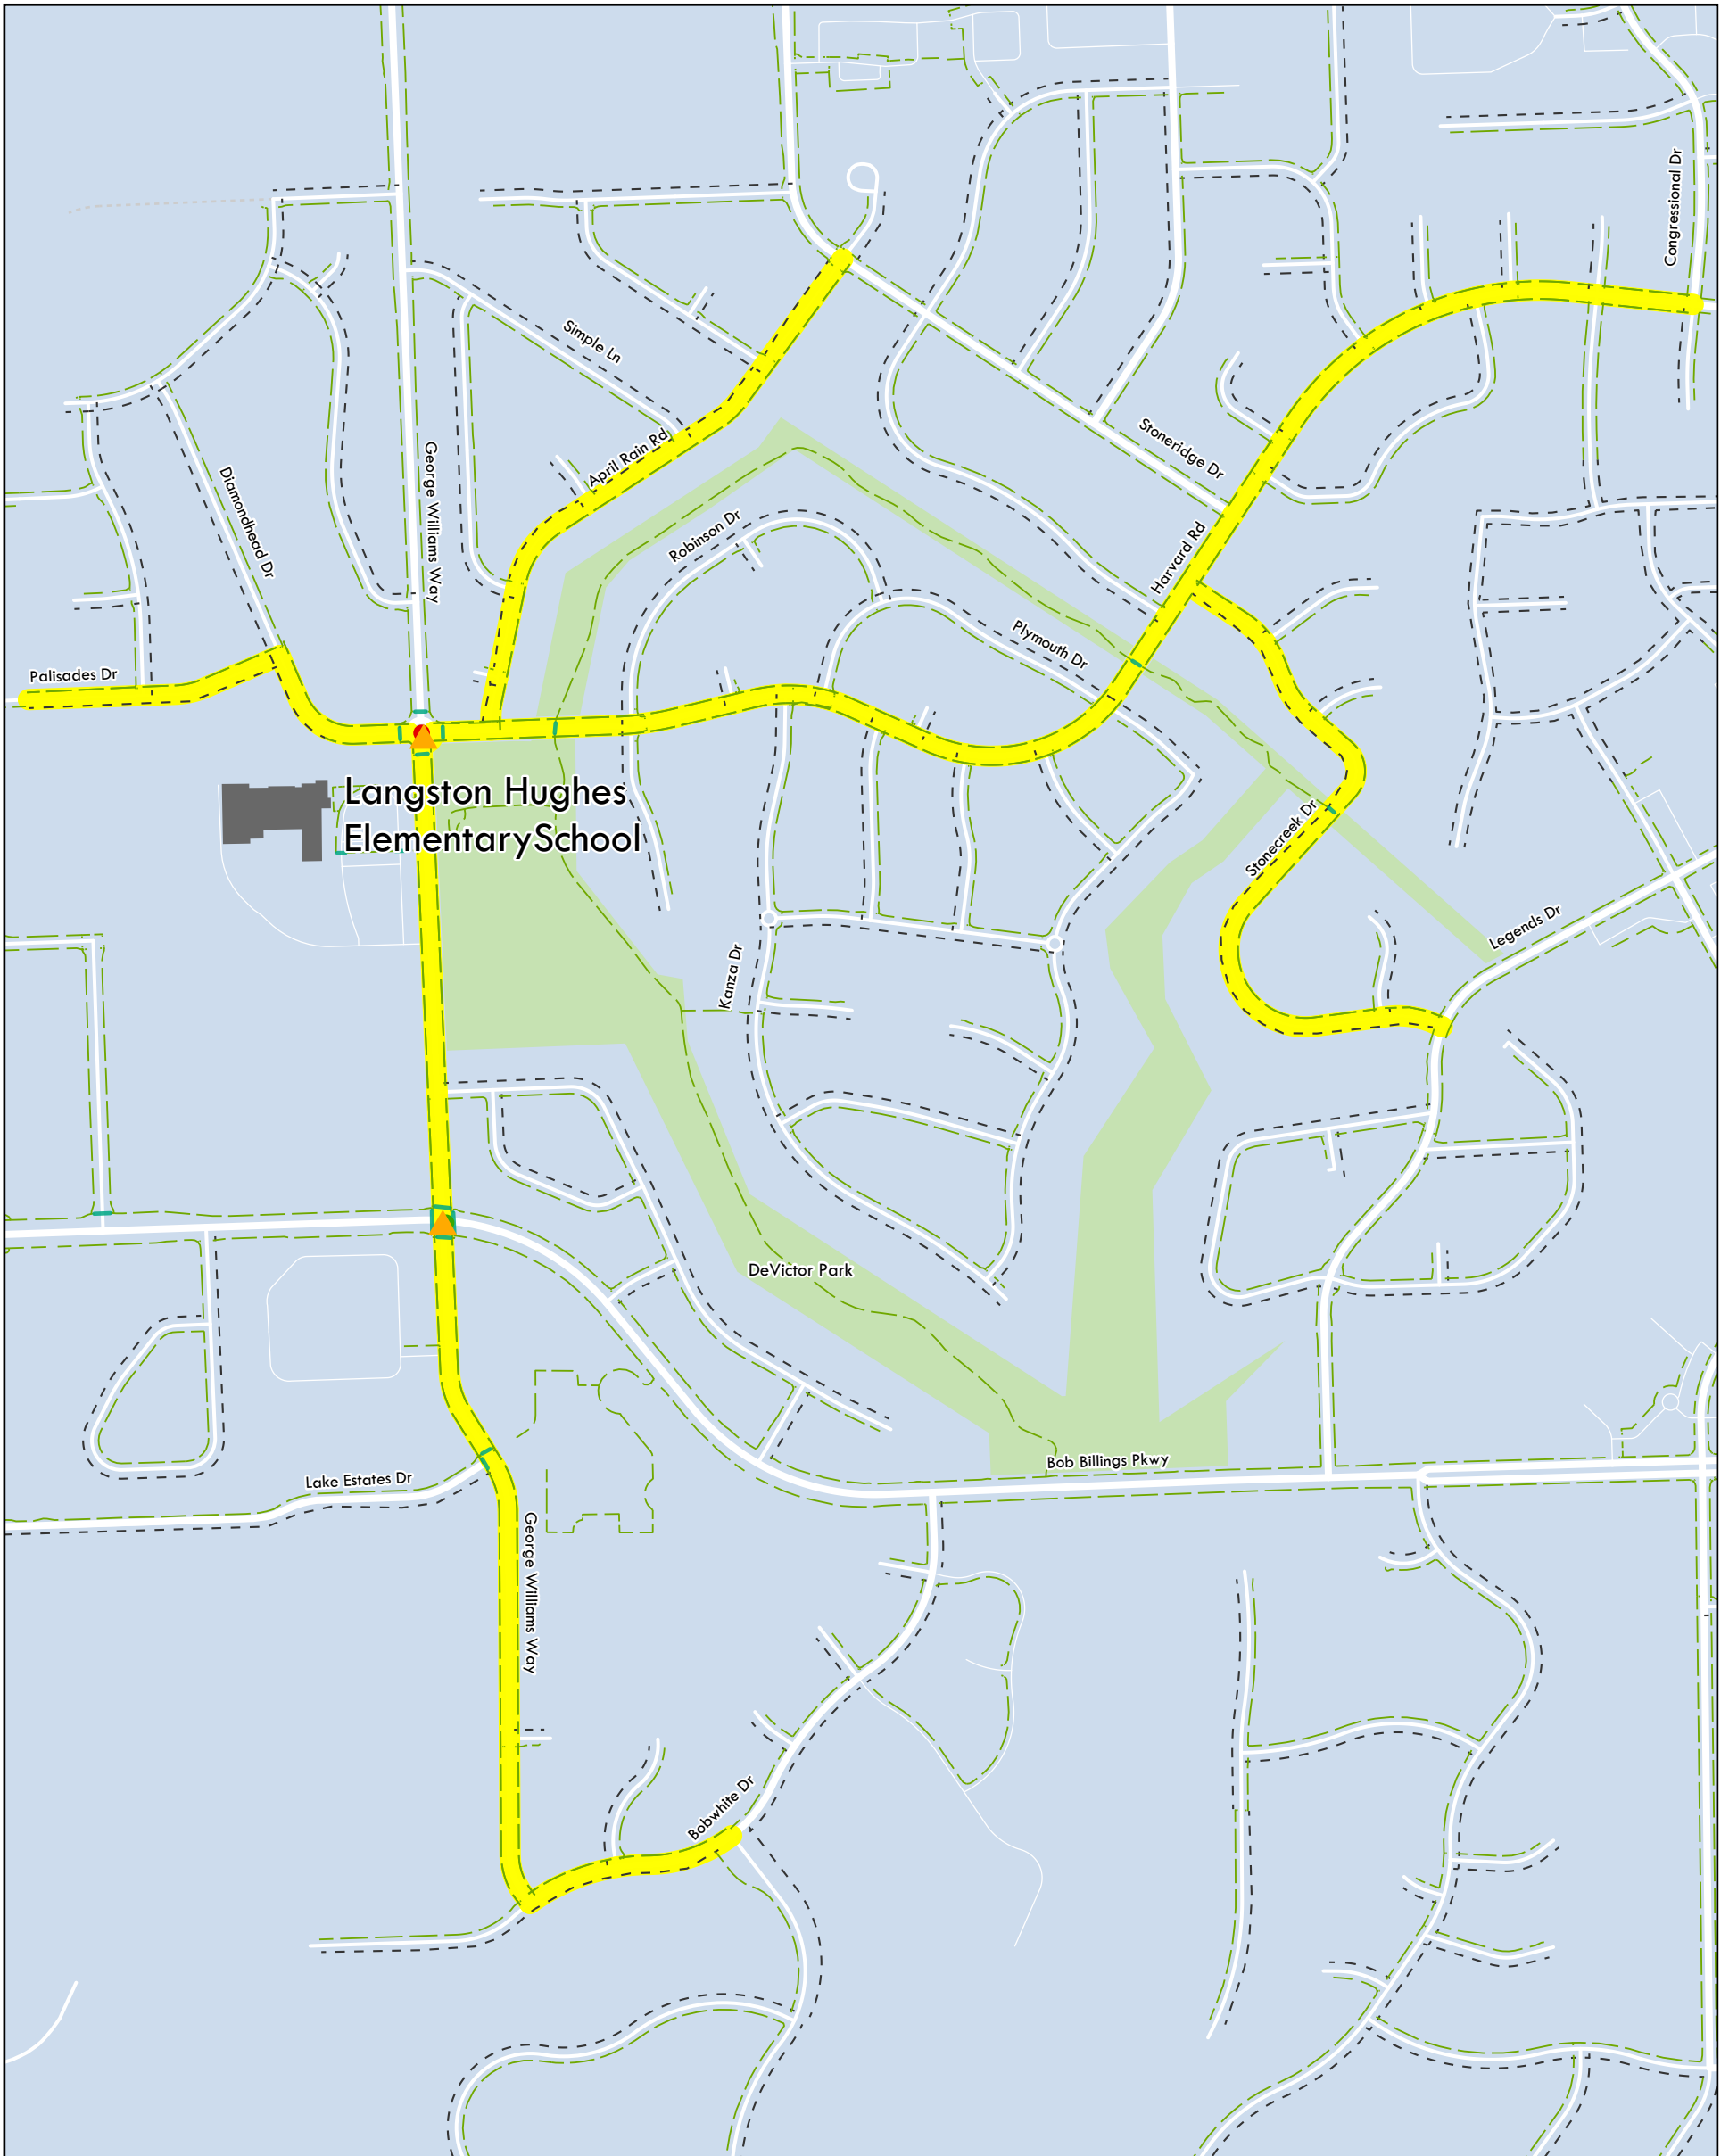

Langston Hughes Elementary School

For more information or to see all school maps visit: BeActiveSafeRoutes.com
Suggested "Route to School" with school boundaries.

Route Information

Elementary School

Elementary School Routes

School Attendance Boundary

School Crossing Guard

Traffic Signal

All Way Stop

Sidewalk Status

Improved Crosswalk

Sidewalk

No Sidewalk

DISCLAIMER NOTICE

The map is provided "as is" without warranty or any representation of accuracy, timeliness or completeness. The burden for determining accuracy, completeness, timeliness, merchantability and fitness for or the appropriateness for use rests solely on the requester. The City of Lawrence makes no warranties, express or implied, as to the use of the map. There are no implied warranties of merchantability or fitness for a particular purpose. The requester acknowledges and accepts the limitations of the map, including the fact that the map is dynamic and is in a constant state of maintenance, correction and update.