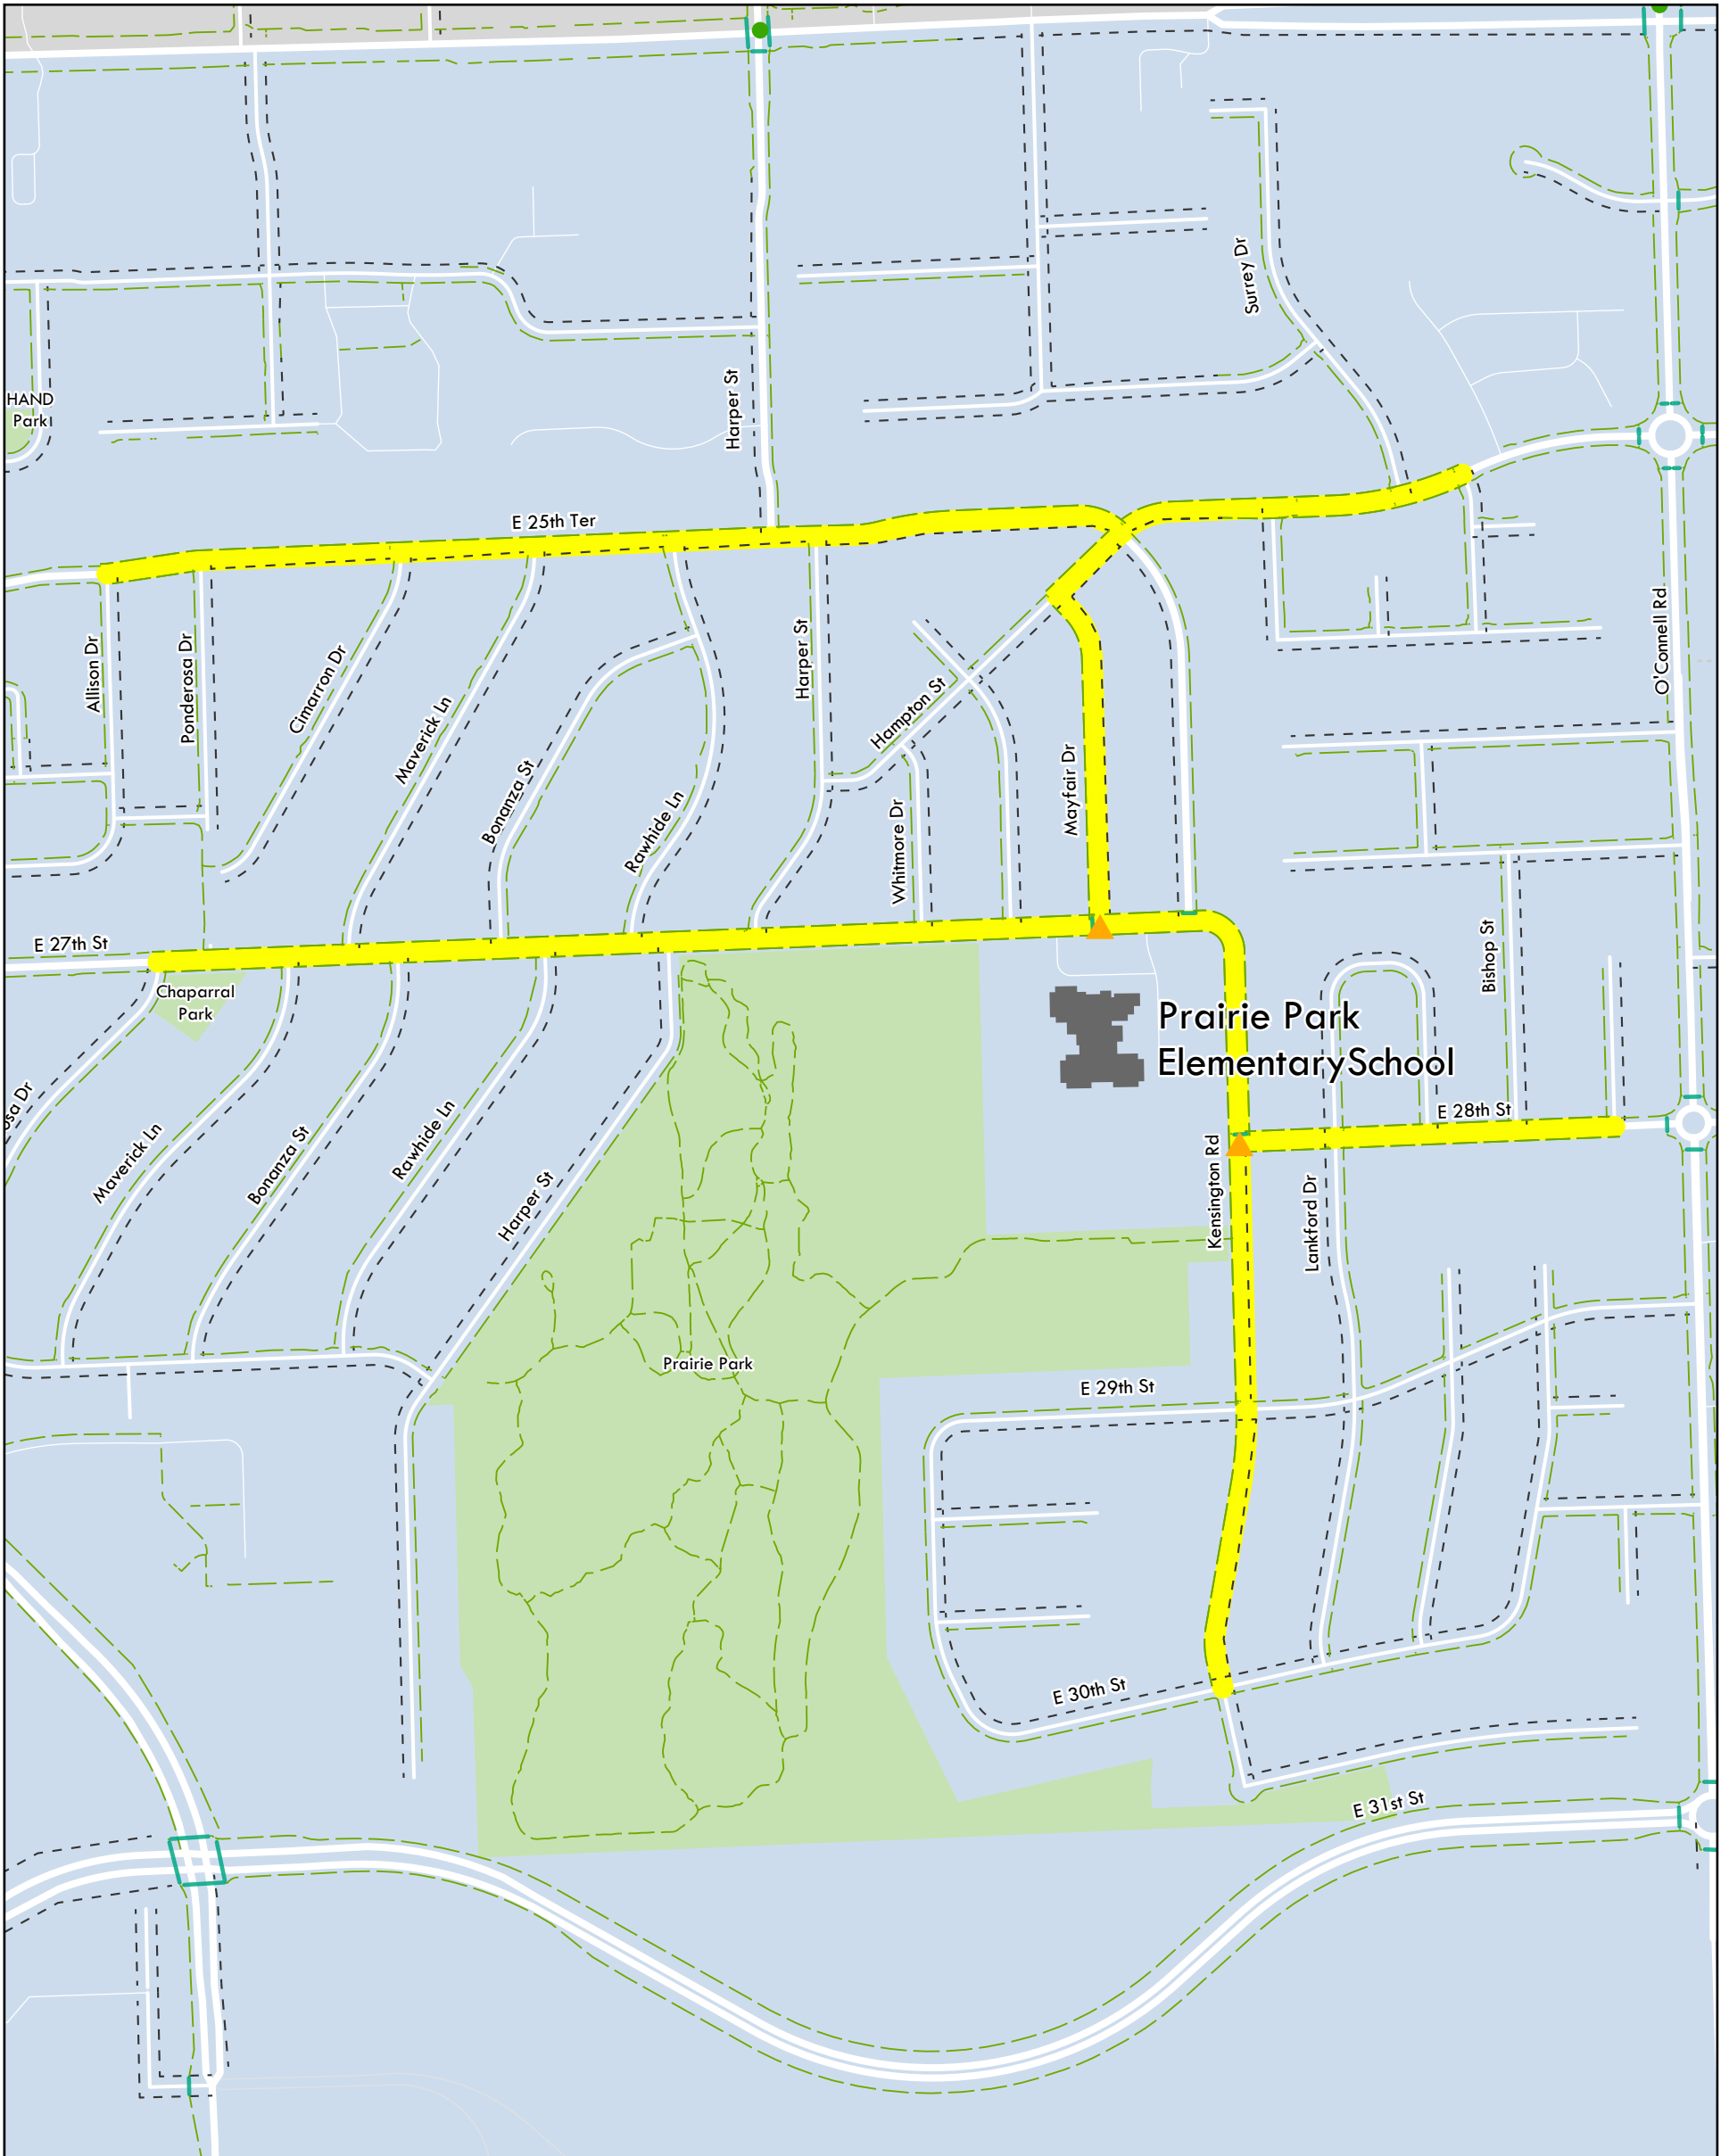

Prairie Park Elementary School

For more information or to see all school maps visit: BeActiveSafeRoutes.com
Suggested "Route to School" with school boundaries.

Route Information

- Elementary School
- Elementary School Routes
- School Attendance Boundary
- School Crossing Guard
- Traffic Signal
- All Way Stop

Sidewalk Status

- Improved Crosswalk
- Sidewalk
- No Sidewalk

DISCLAIMER NOTICE

The map is provided "as is" without warranty or any representation of accuracy, timeliness or completeness. The burden for determining accuracy, completeness, timeliness, merchantability and fitness for or the appropriateness for use rests solely on the requester. The City of Lawrence makes no warranties, express or implied, as to the use of the map. There are no implied warranties of merchantability or fitness for a particular purpose. The requester acknowledges and accepts the limitations of the map, including the fact that the map is dynamic and is in a constant state of maintenance, correction and update.