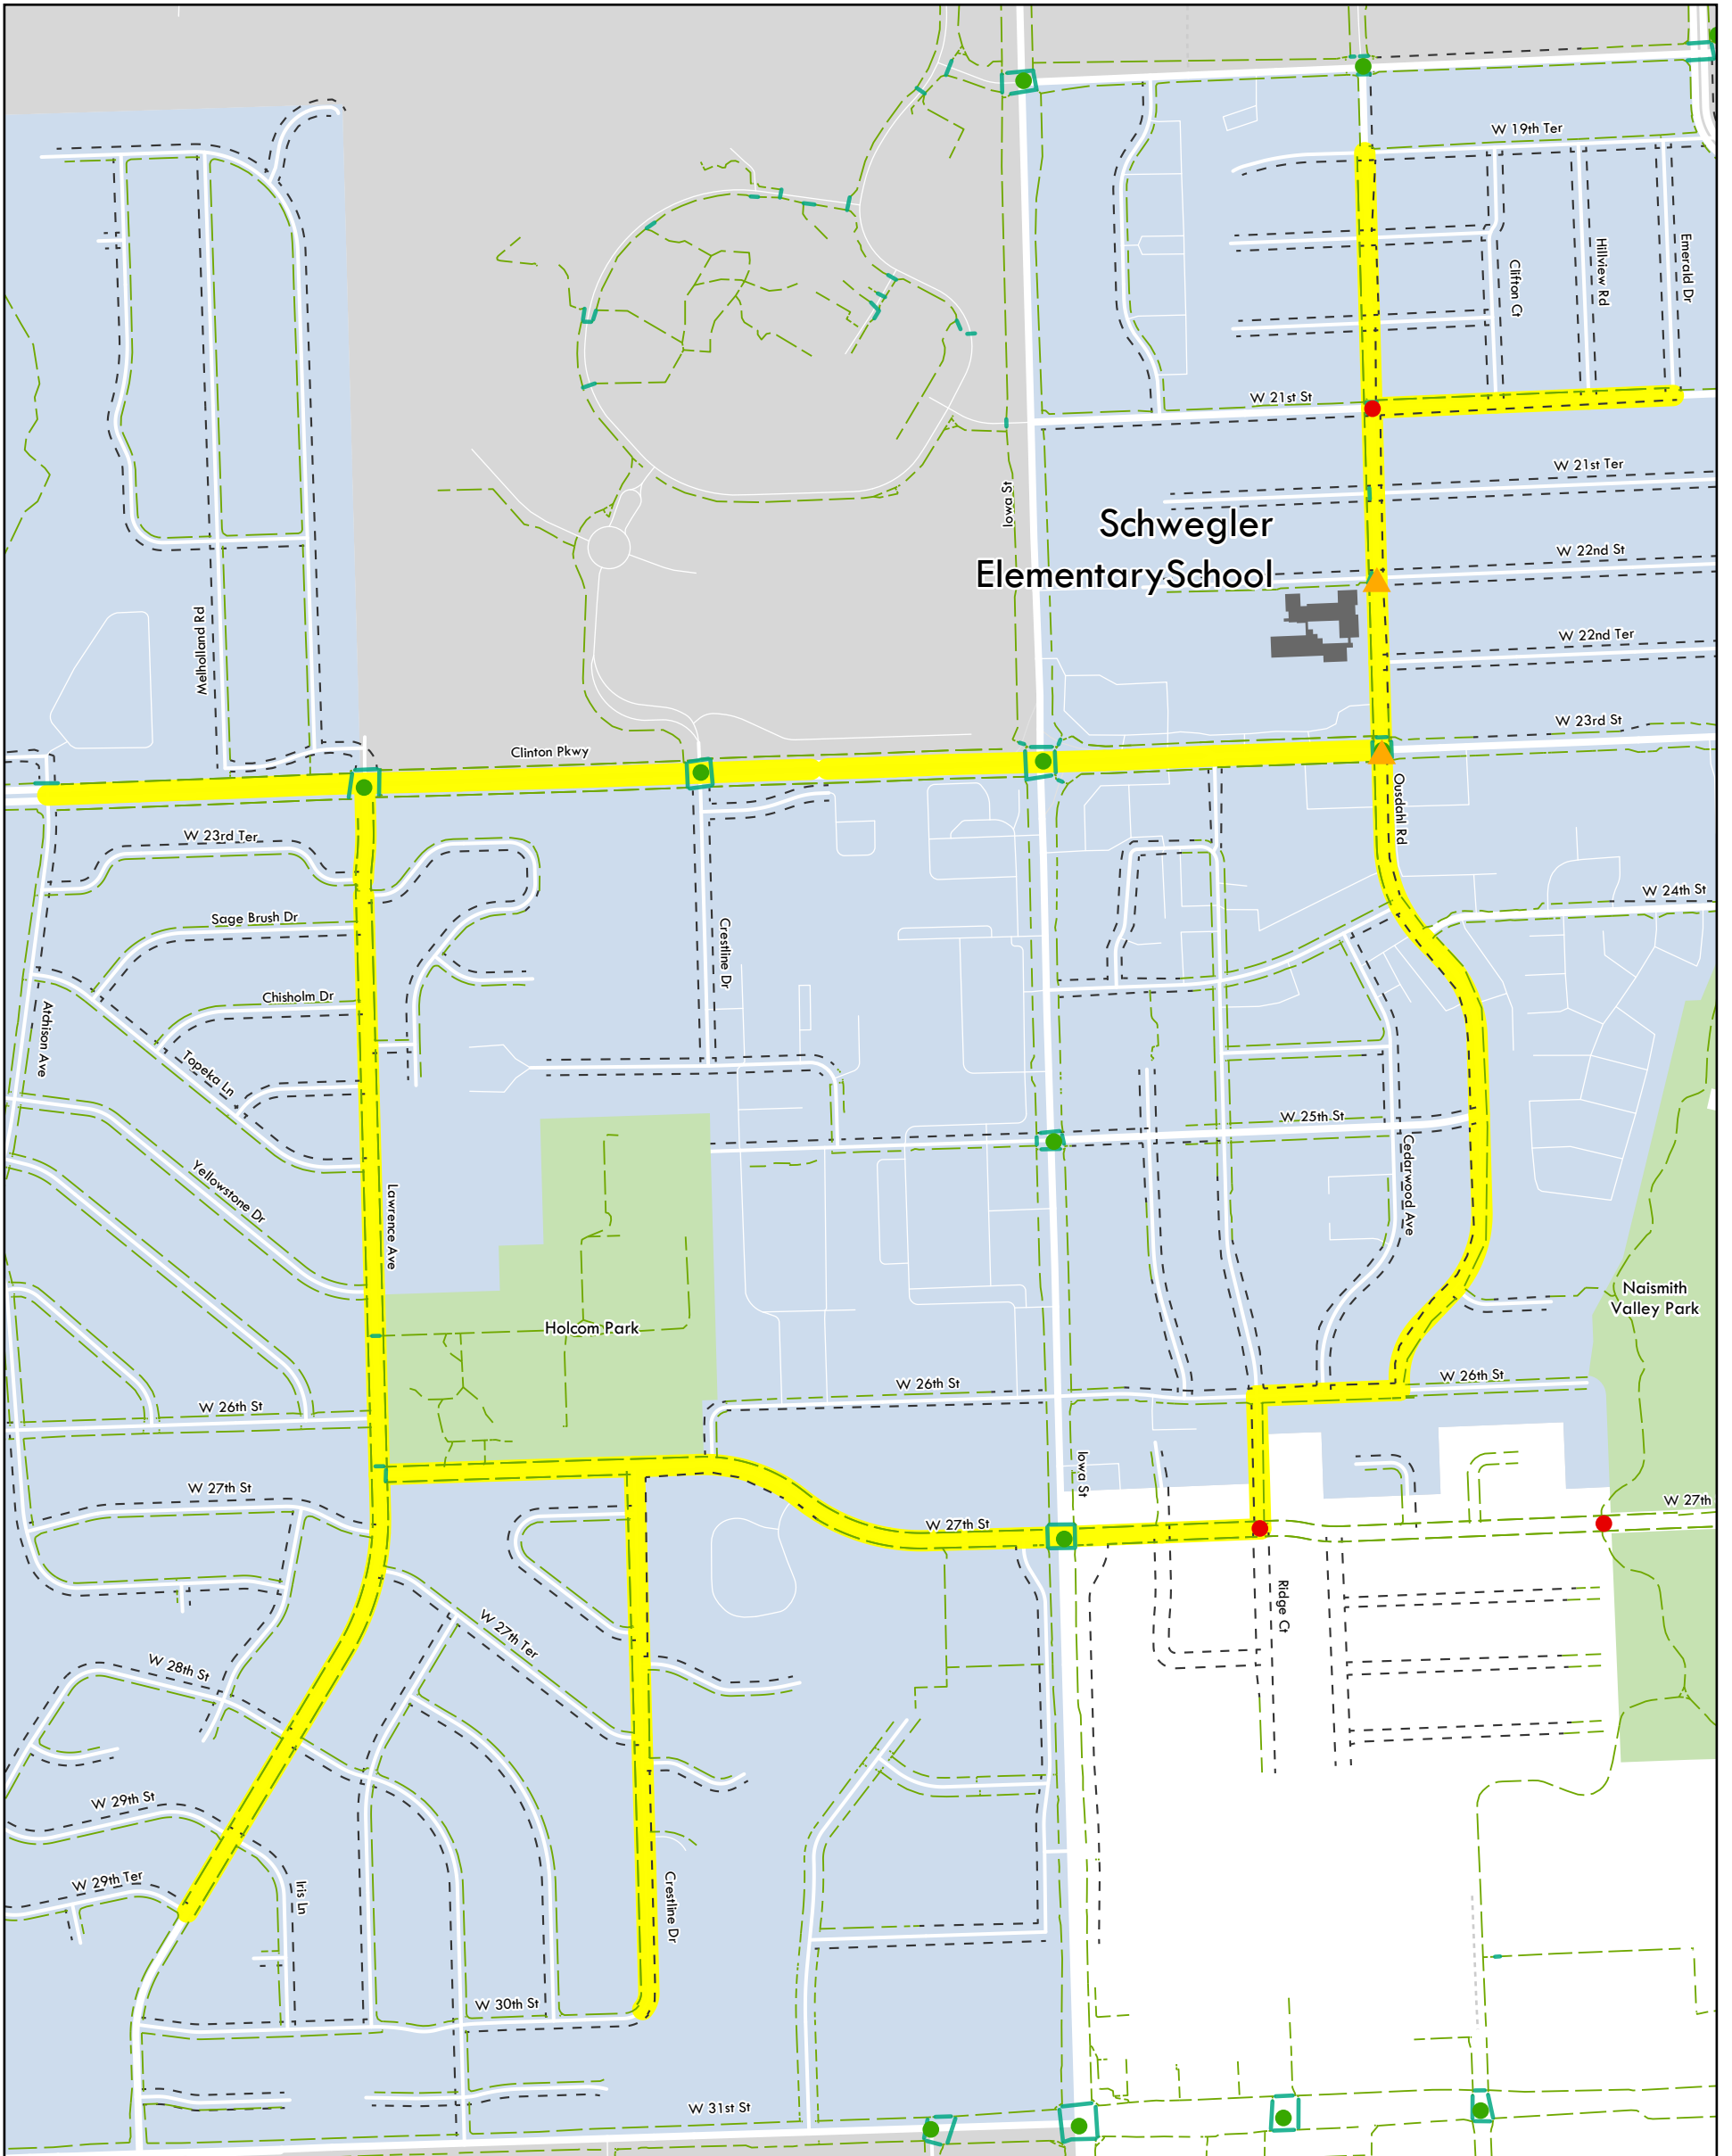

Schwegler Elementary School

For more information or to see all school maps visit: BeActiveSafeRoutes.com
Suggested "Route to School" with school boundaries.

Route Information

- Elementary School
- Elementary School Routes
- School Attendance Boundary

Sidewalk Status

- School Crossing Guard
- Traffic Signal
- All Way Stop
- Improved Crosswalk
- Sidewalk
- No Sidewalk

DISCLAIMER NOTICE

The map is provided "as is" without warranty or any representation of accuracy, timeliness or completeness. The burden for determining accuracy, completeness, timeliness, merchantability and fitness for or the appropriateness for use rests solely on the requester. The City of Lawrence makes no warranties, express or implied, as to the use of the map. There are no implied warranties of merchantability or fitness for a particular purpose. The requester acknowledges and accepts the limitations of the map, including the fact that the map is dynamic and is in a constant state of maintenance, correction and update.