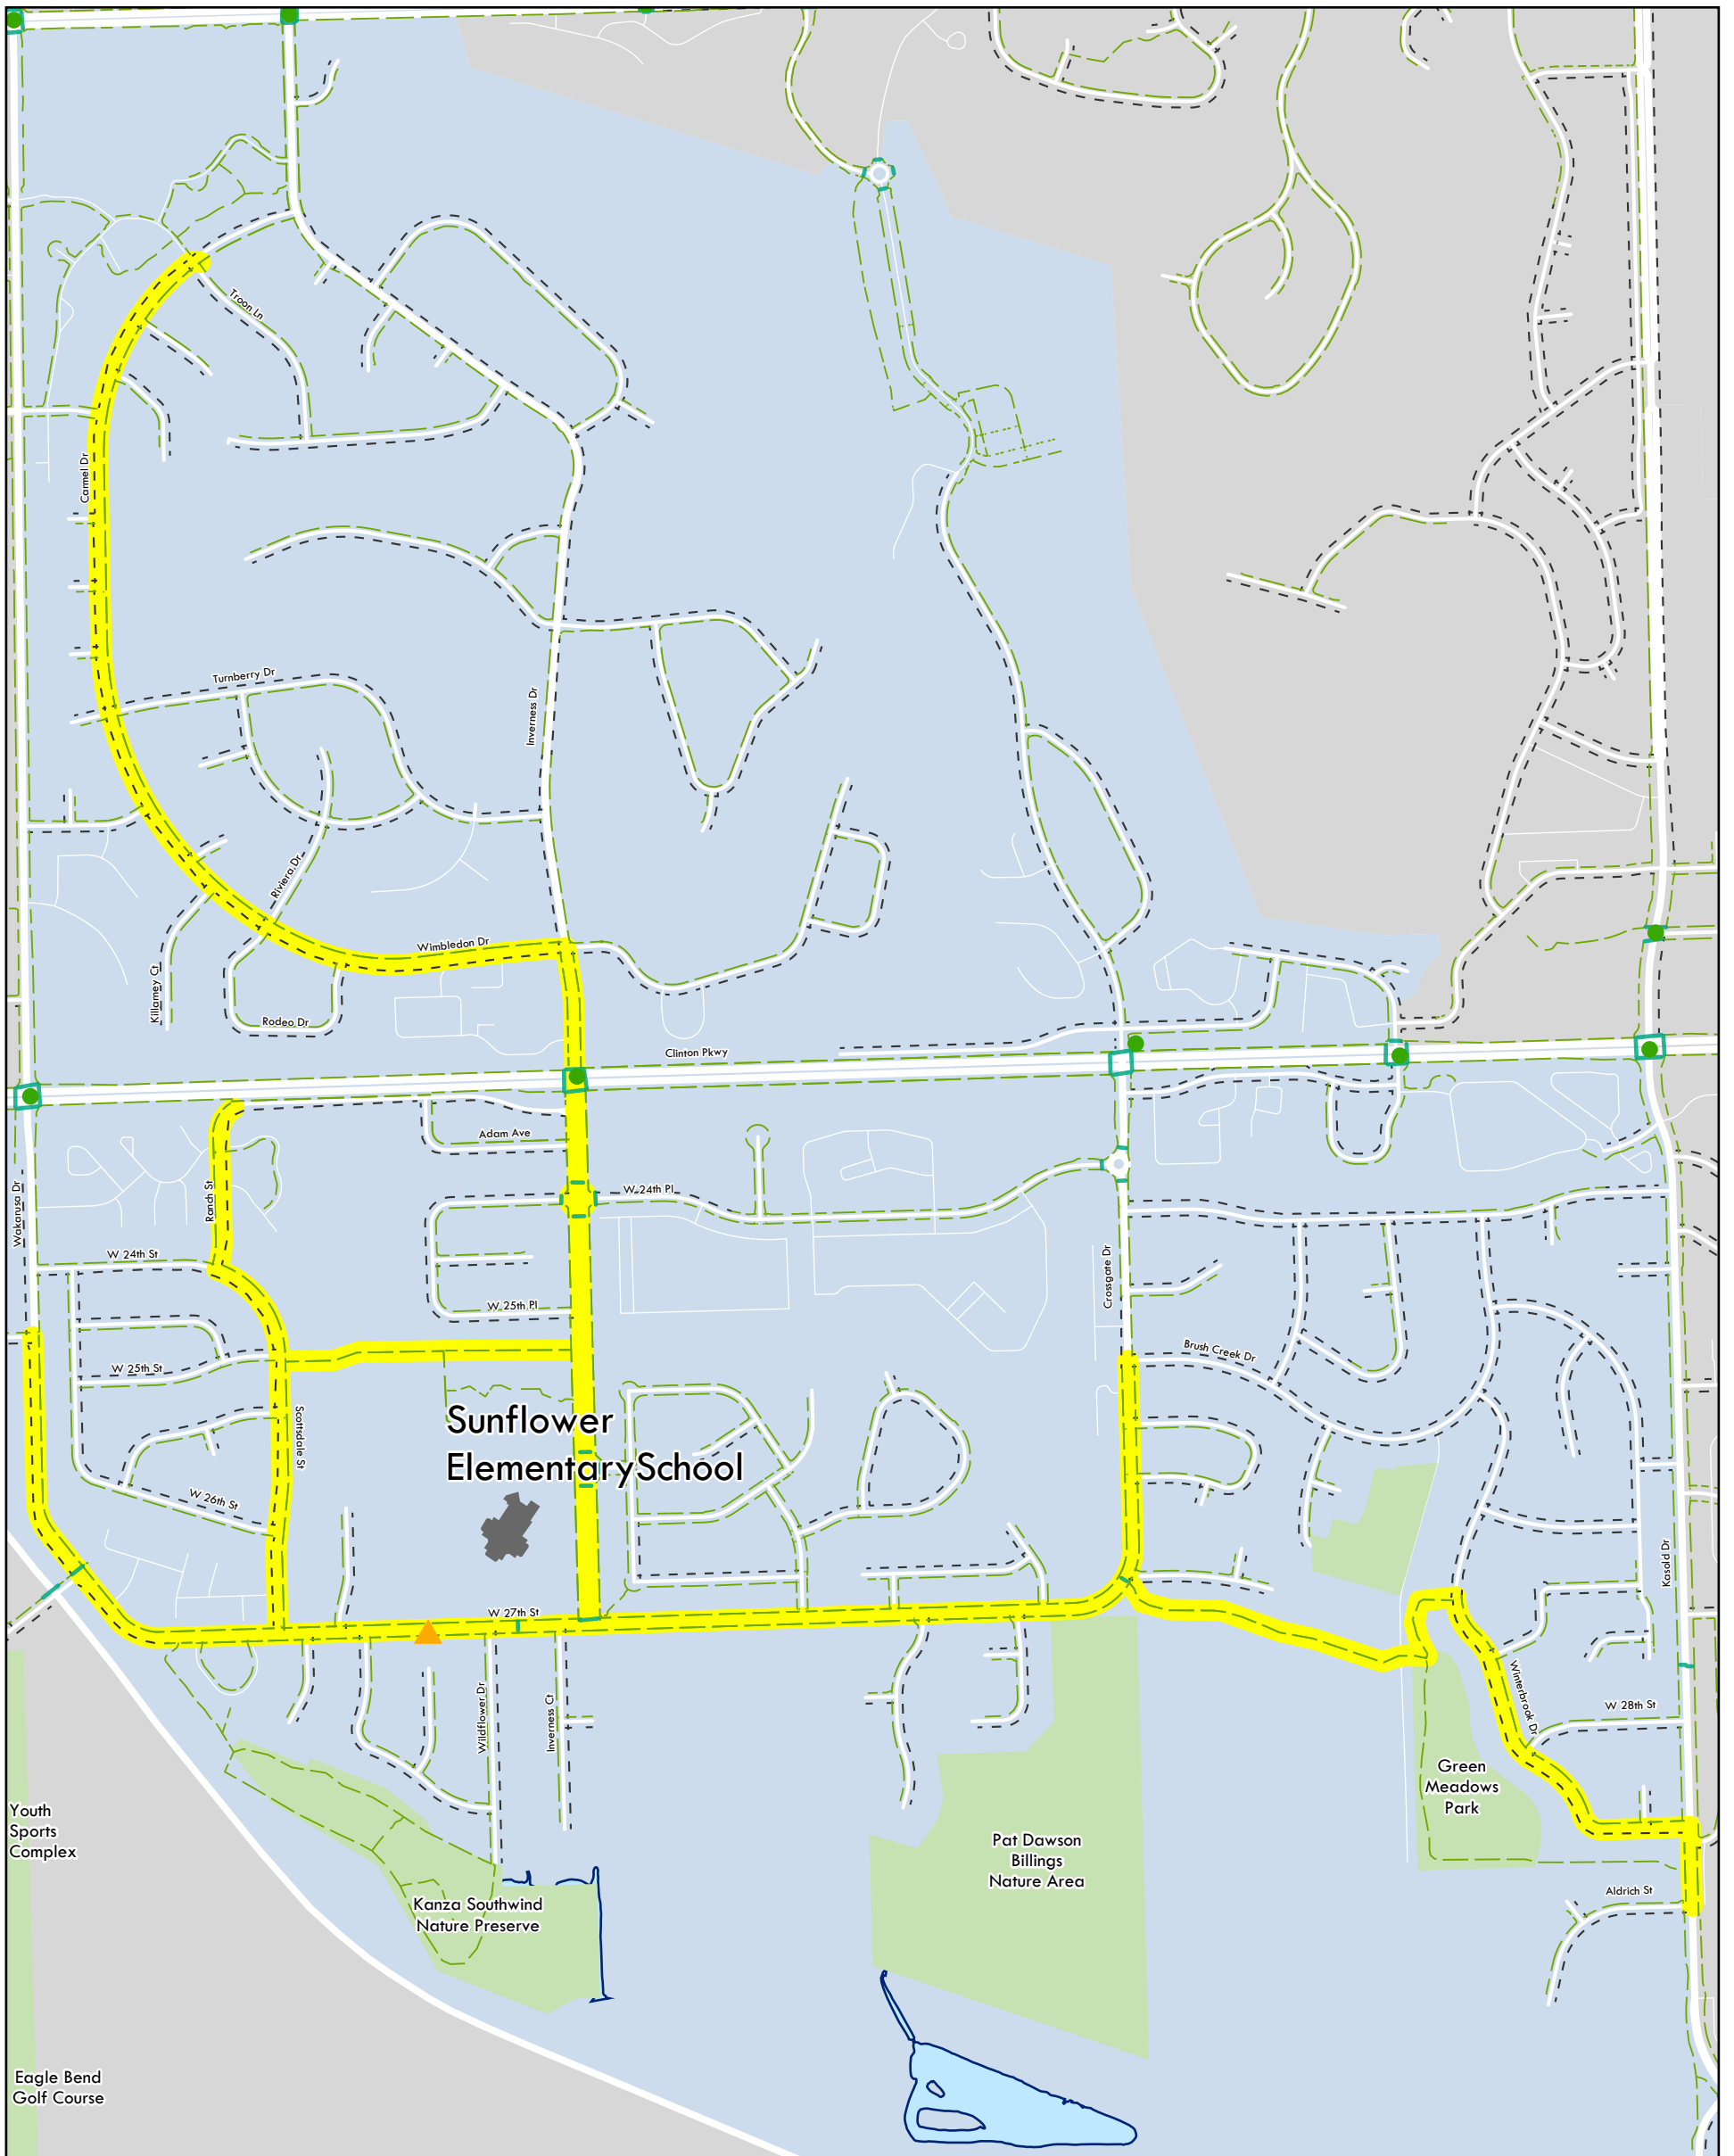

Sunflower Elementary School

For more information or to see all school maps visit: BeActiveSafeRoutes.com
Suggested "Route to School" with school boundaries.

Route Information

- Elementary School
- Elementary School Routes
- School Attendance Boundary

- School Crossing Guard
- Traffic Signal
- All Way Stop

Sidewalk Status

- Improved Crosswalk
- Sidewalk
- No Sidewalk

DISCLAIMER NOTICE

The map is provided "as is" without warranty or any representation of accuracy, timeliness or completeness. The burden for determining accuracy, completeness, timeliness, merchantability and fitness for or the appropriateness for use rests solely on the requester. The City of Lawrence makes no warranties, express or implied, as to the use of the map. There are no implied warranties of merchantability or fitness for a particular purpose. The requester acknowledges and accepts the limitations of the map, including the fact that the map is dynamic and is in a constant state of maintenance, correction and update.