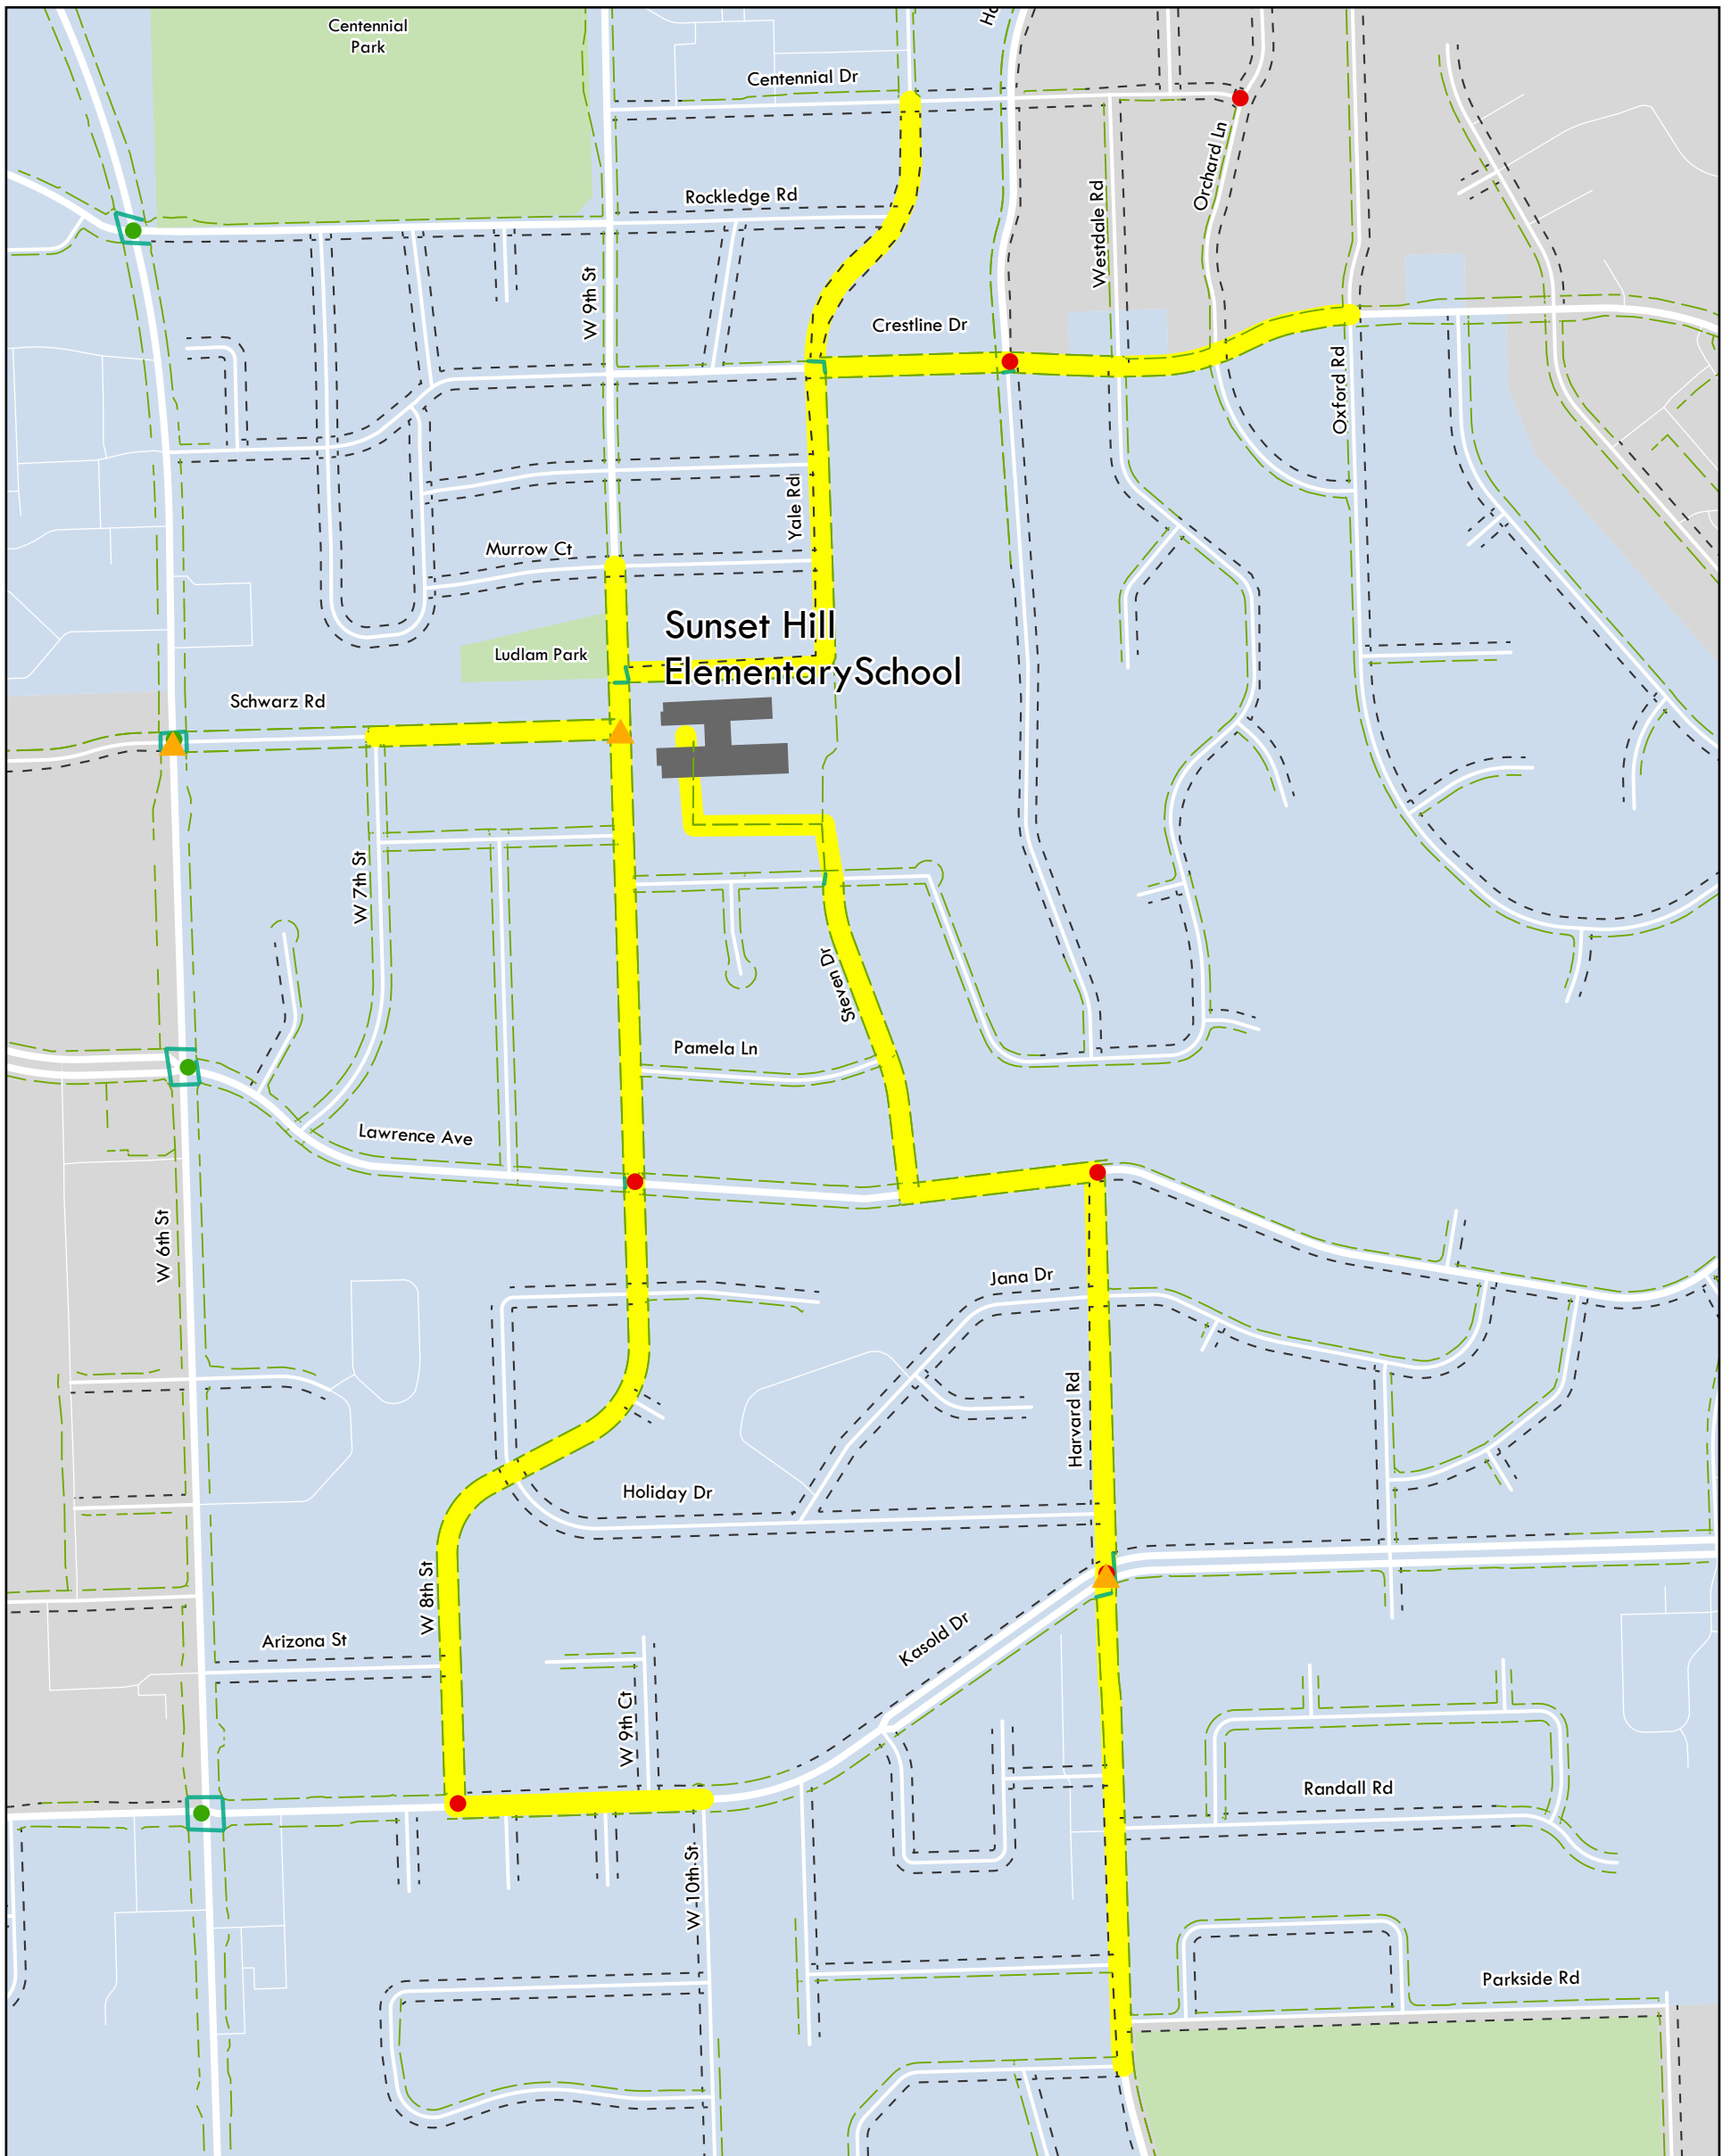

# Sunset Hill Elementary School

For more information or to see all school maps visit: [BeActiveSafeRoutes.com](http://BeActiveSafeRoutes.com)  
Suggested "Route to School" with school boundaries.

## Route Information

- Elementary School
- Elementary School Routes
- School Attendance Boundary

- School Crossing Guard
- Traffic Signal
- All Way Stop

## Sidewalk Status

- Improved Crosswalk
- Sidewalk
- No Sidewalk

### DISCLAIMER NOTICE

The map is provided "as is" without warranty or any representation of accuracy, timeliness or completeness. The burden for determining accuracy, completeness, timeliness, merchantability and fitness for or the appropriateness for use rests solely on the requester. The City of Lawrence makes no warranties, express or implied, as to the use of the map. There are no implied warranties of merchantability or fitness for a particular purpose. The requester acknowledges and accepts the limitations of the map, including the fact that the map is dynamic and is in a constant state of maintenance, correction and update.