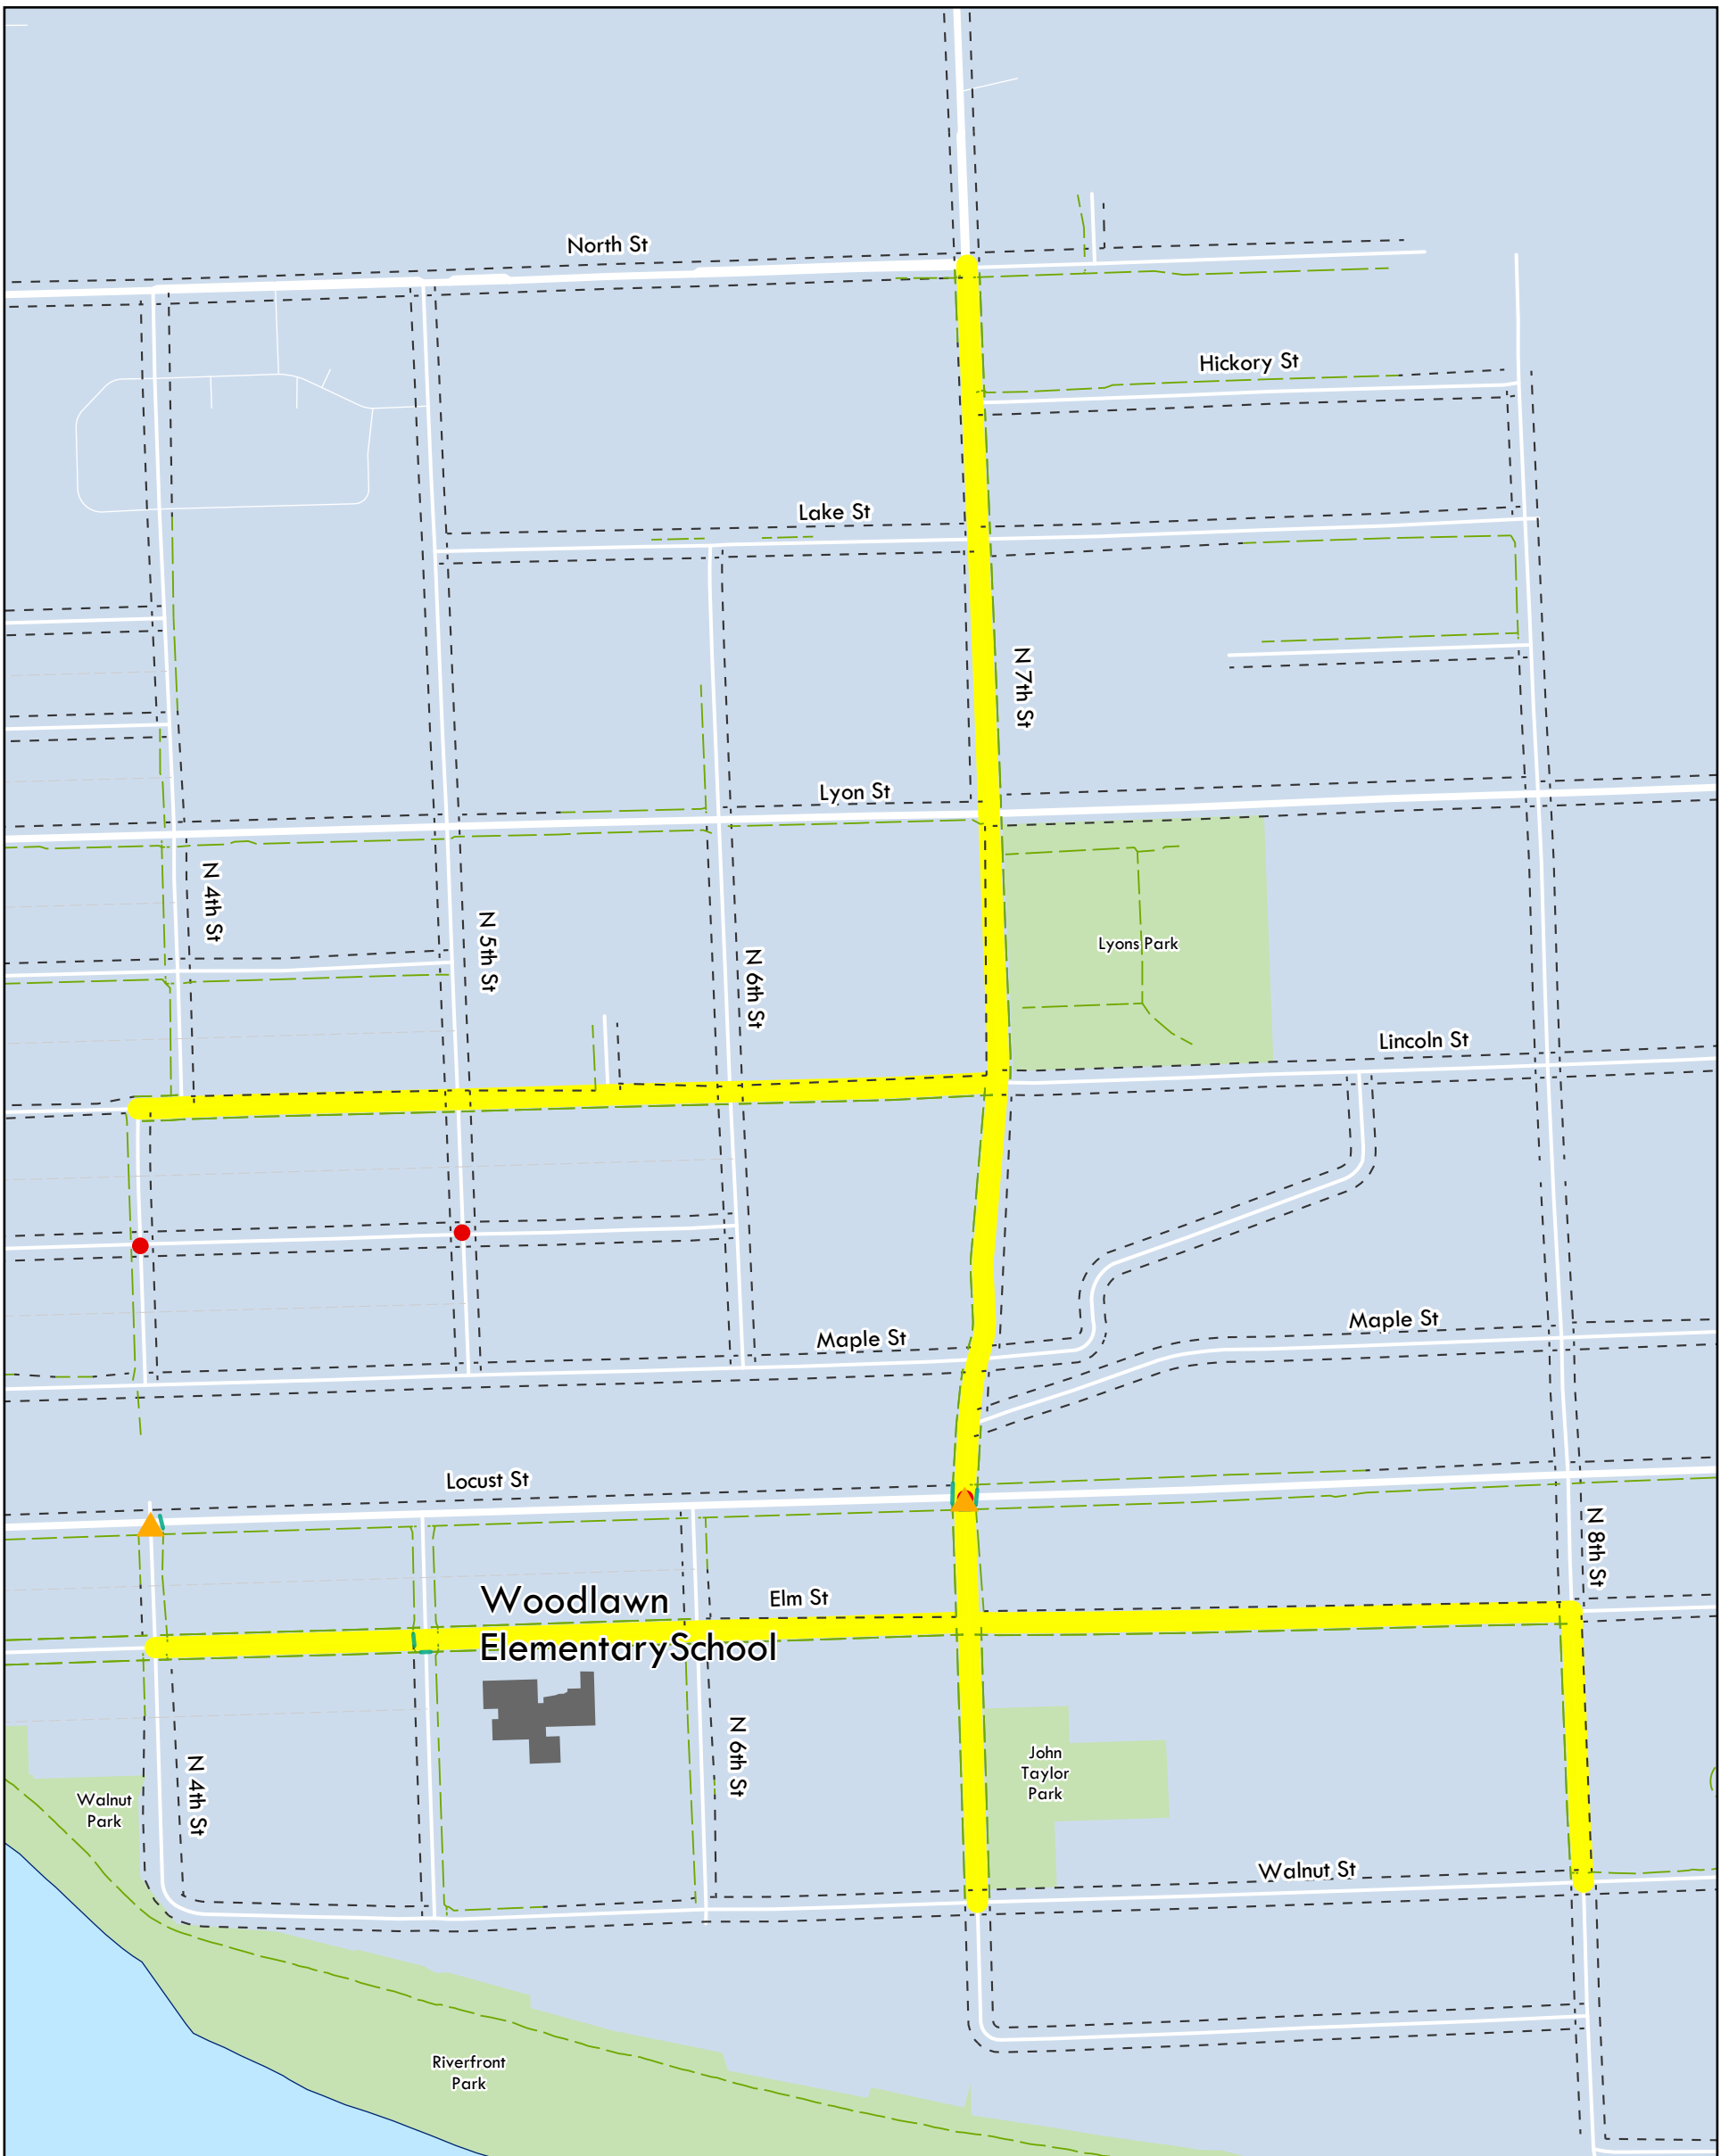

Woodlawn Elementary School

For more information or to see all school maps visit: BeActiveSafeRoutes.com
Suggested "Route to School" with school boundaries.

Route Information

Elementary School

Elementary School Routes

School Attendance Boundary

School Crossing Guard

Traffic Signal

All Way Stop

Sidewalk Status

Improved Crosswalk

Sidewalk

No Sidewalk

DISCLAIMER NOTICE

The map is provided "as is" without warranty or any representation of accuracy, timeliness or completeness. The burden for determining accuracy, completeness, timeliness, merchantability and fitness for or the appropriateness for use rests solely on the requester. The City of Lawrence makes no warranties, express or implied, as to the use of the map. There are no implied warranties of merchantability or fitness for a particular purpose. The requester acknowledges and accepts the limitations of the map, including the fact that the map is dynamic and is in a constant state of maintenance, correction and update.