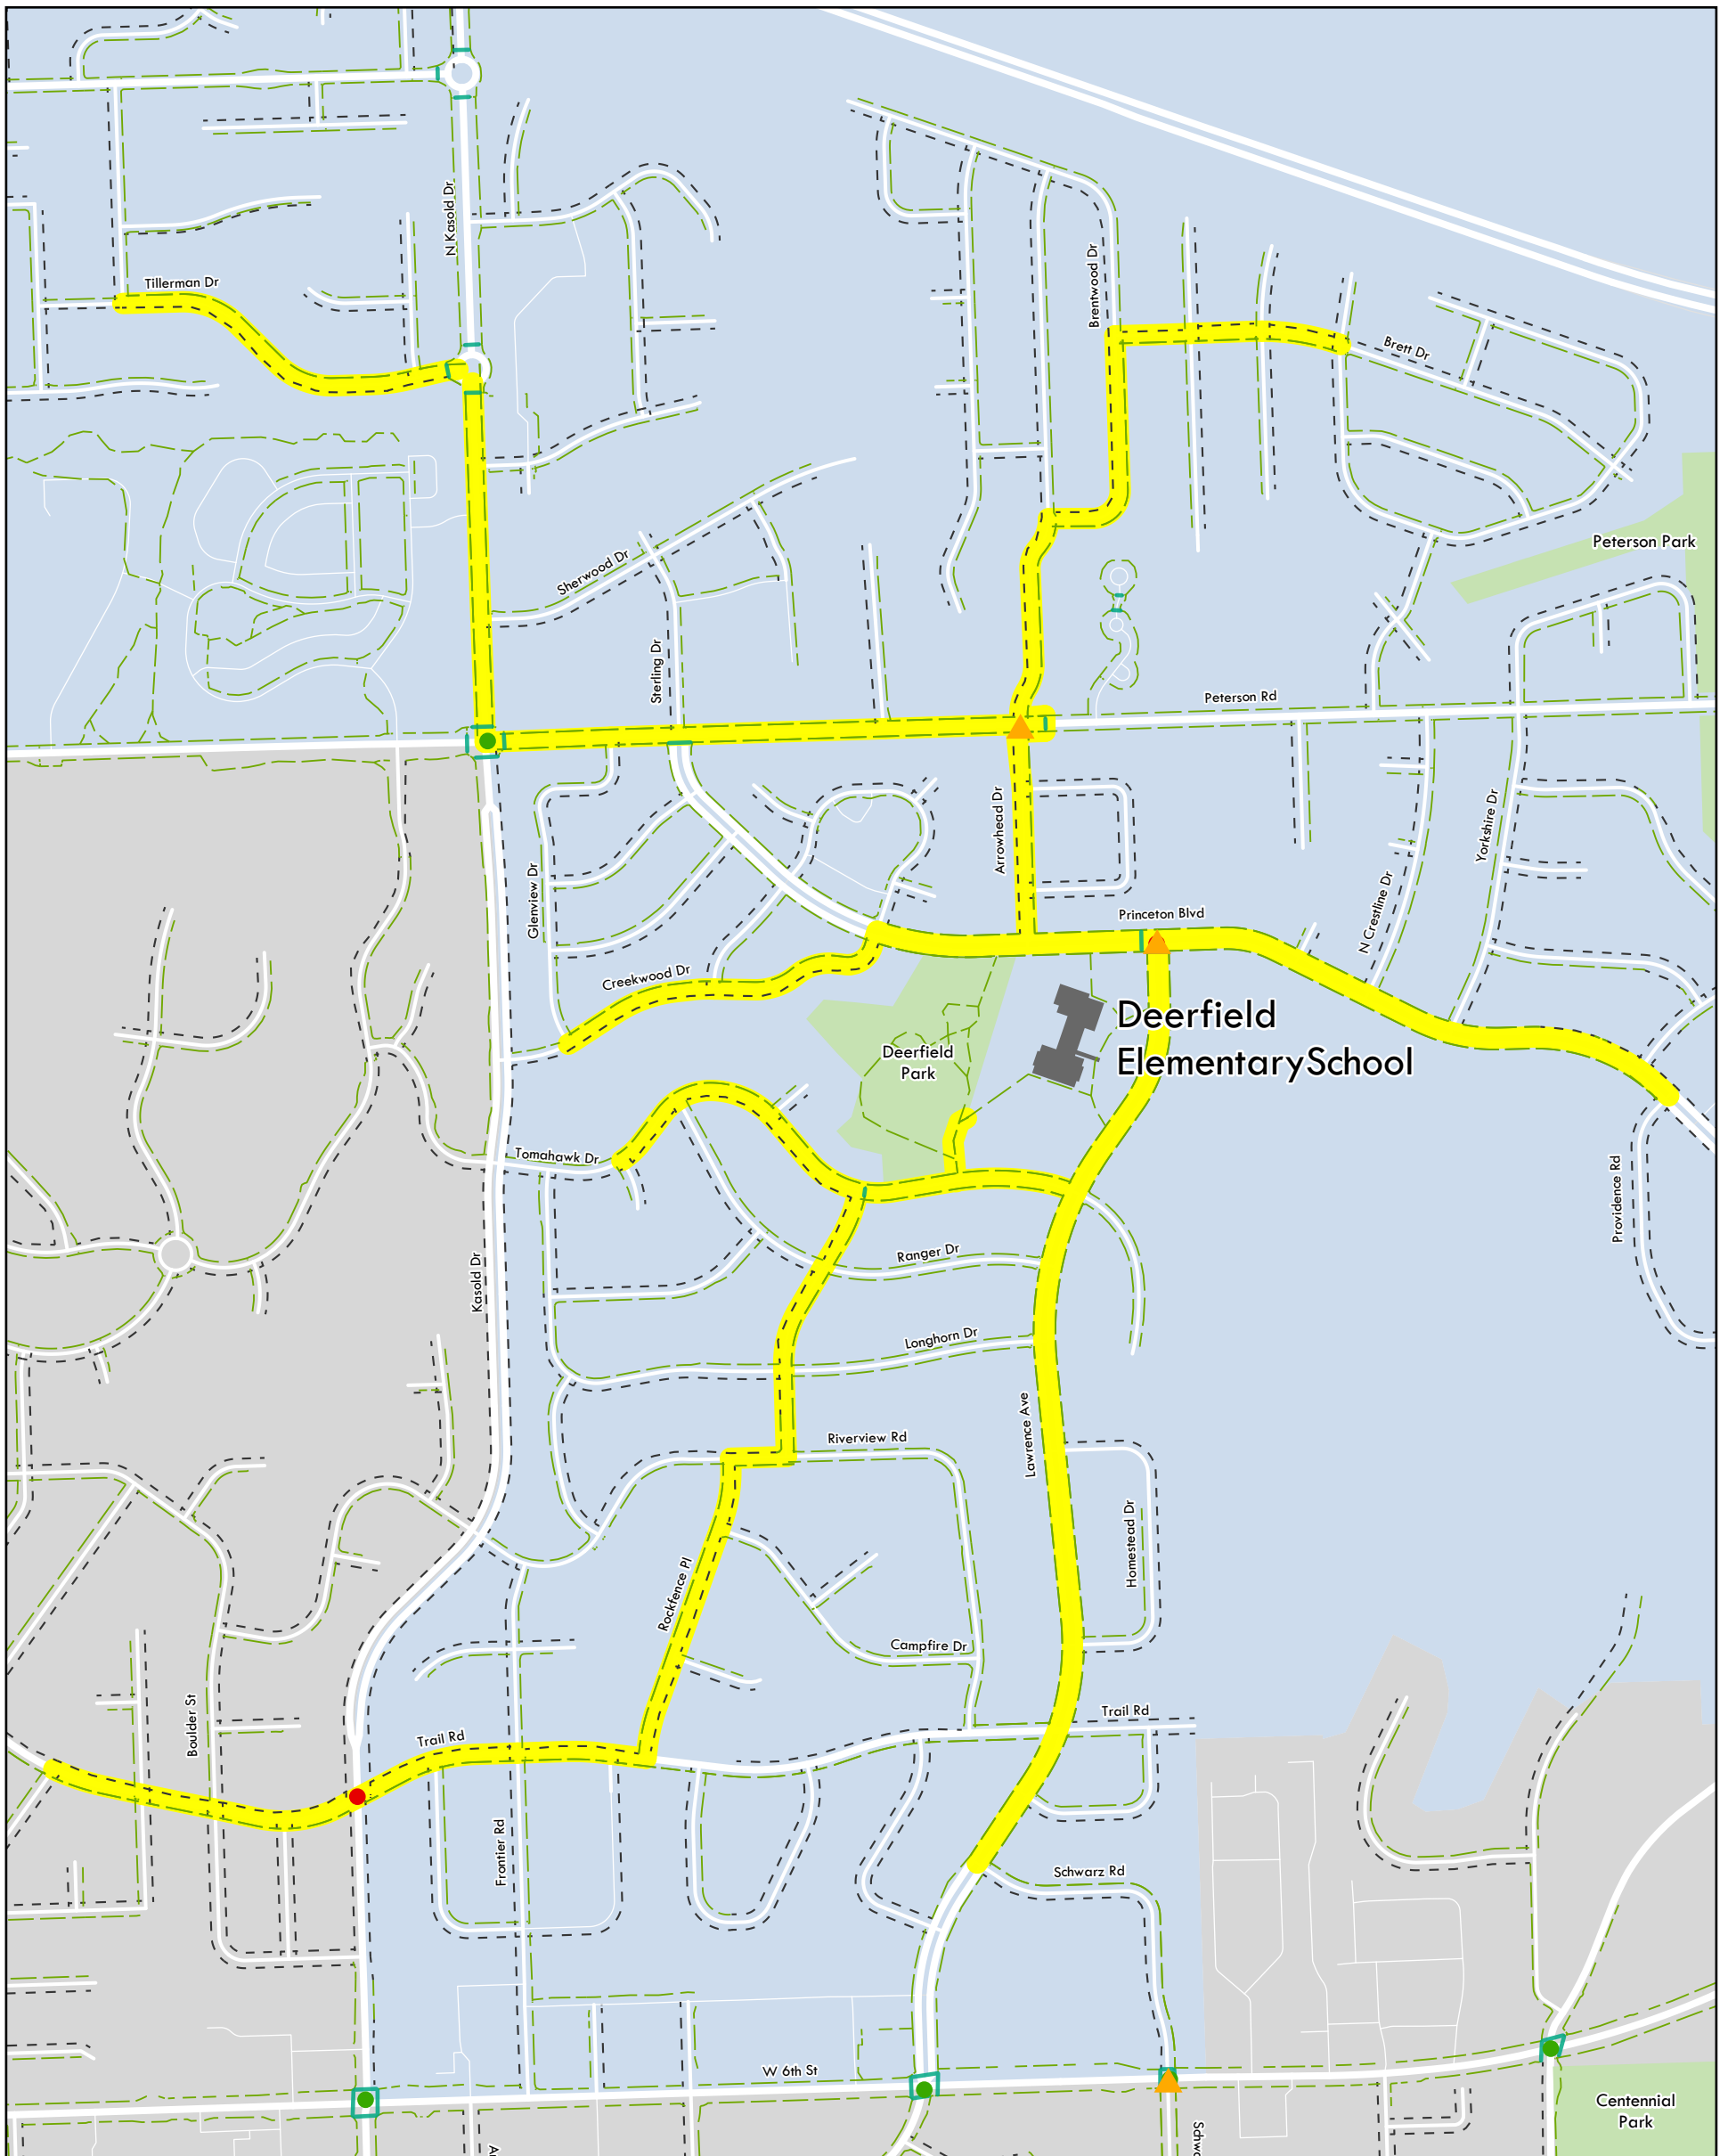

Deerfield Elementary School

For more information or to see all school maps visit: BeActiveSafeRoutes.com
Suggested "Route to School" with school boundaries.

Route Information

-  Elementary School
-  Elementary School Routes
-  School Attendance Boundary

Sidewalk Status

-  School Crossing Guard
-  Traffic Signal
-  All Way Stop
-  Improved Crosswalk
-  Sidewalk
-  No Sidewalk

DISCLAIMER NOTICE

The map is provided "as is" without warranty or any representation of accuracy, timeliness or completeness. The burden for determining accuracy, completeness, timeliness, merchantability and fitness for or the appropriateness for use rests solely on the requester. The City of Lawrence makes no warranties, express or implied, as to the use of the map. There are no implied warranties of merchantability or fitness for a particular purpose. The requester acknowledges and accepts the limitations of the map, including the fact that the map is dynamic and is in a constant state of maintenance, correction and update.