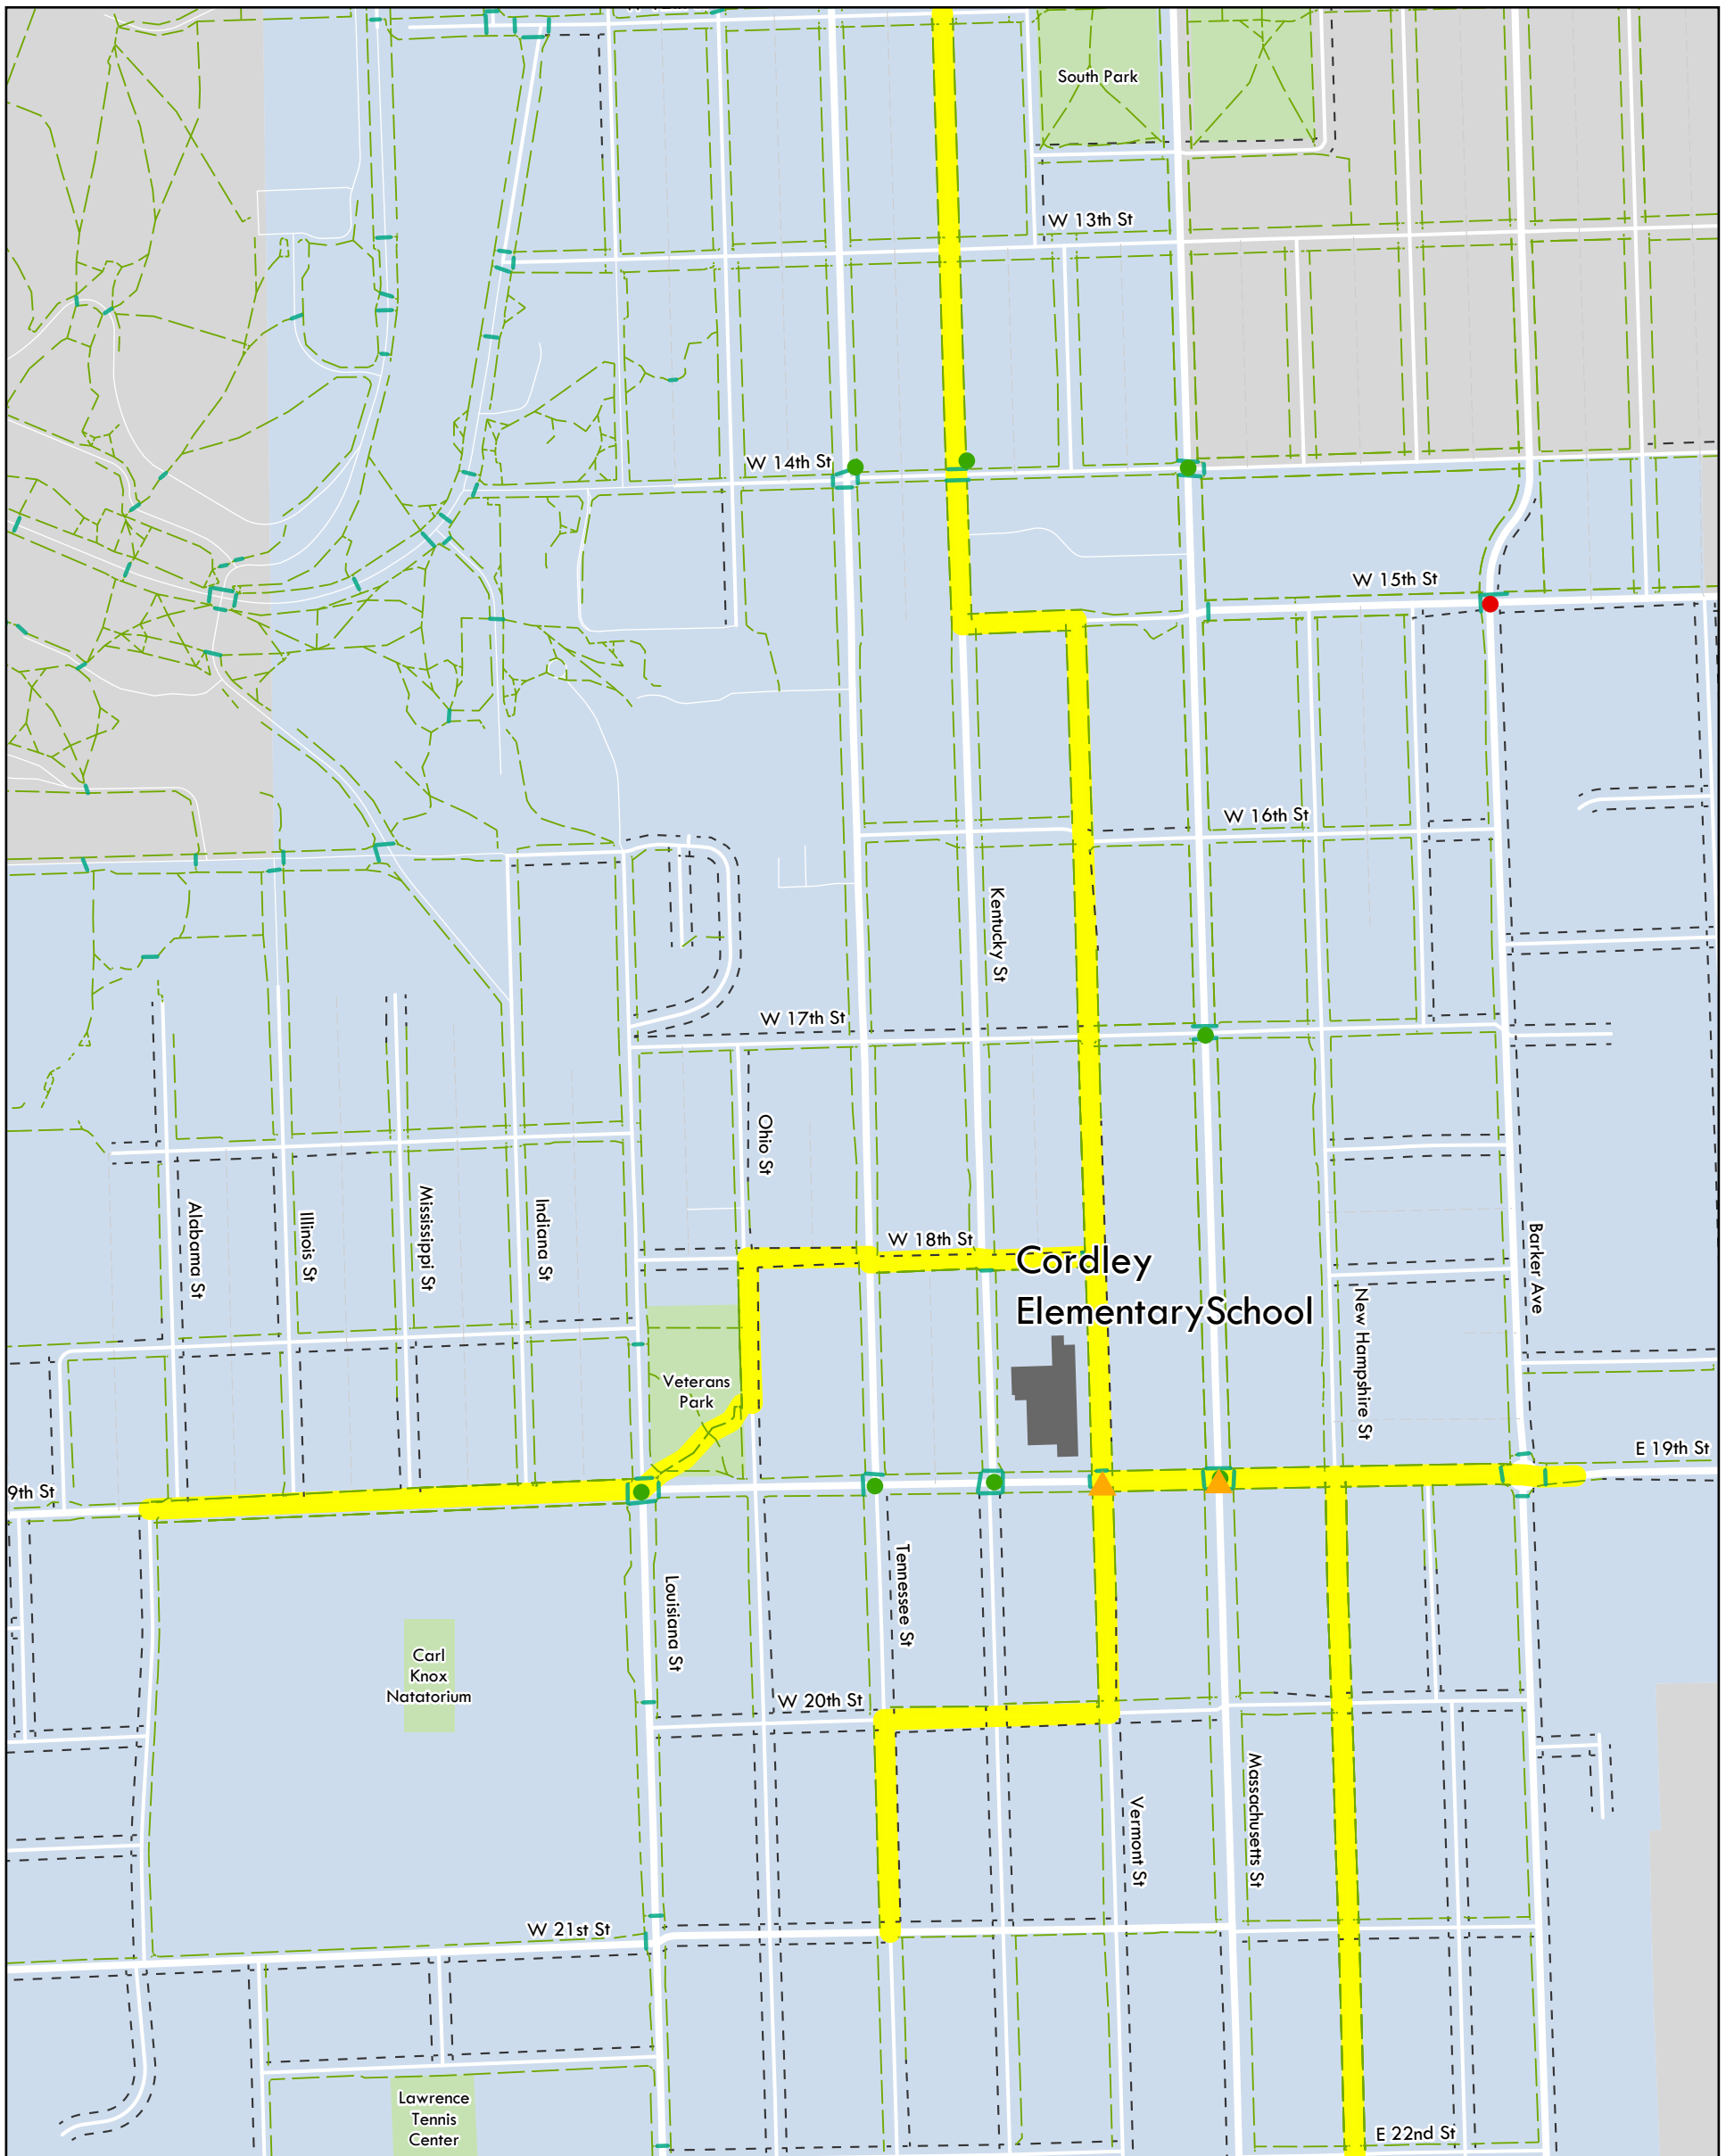

Cordley Elementary School

For more information or to see all school maps visit: BeActiveSafeRoutes.com
 Suggested "Route to School" with school boundaries.

Route Information

- Elementary School
- Elementary School Routes
- School Attendance Boundary

Sidewalk Status

- School Crossing Guard
- Traffic Signal
- All Way Stop
- Improved Crosswalk
- Sidewalk
- No Sidewalk

DISCLAIMER NOTICE

The map is provided "as is" without warranty or any representation of accuracy, timeliness or completeness. The burden for determining accuracy, completeness, timeliness, merchantability and fitness for or the appropriateness for use rests solely on the requester. The City of Lawrence makes no warranties, express or implied, as to the use of the map. There are no implied warranties of merchantability or fitness for a particular purpose. The requester acknowledges and accepts the limitations of the map, including the fact that the map is dynamic and is in a constant state of maintenance, correction and update.